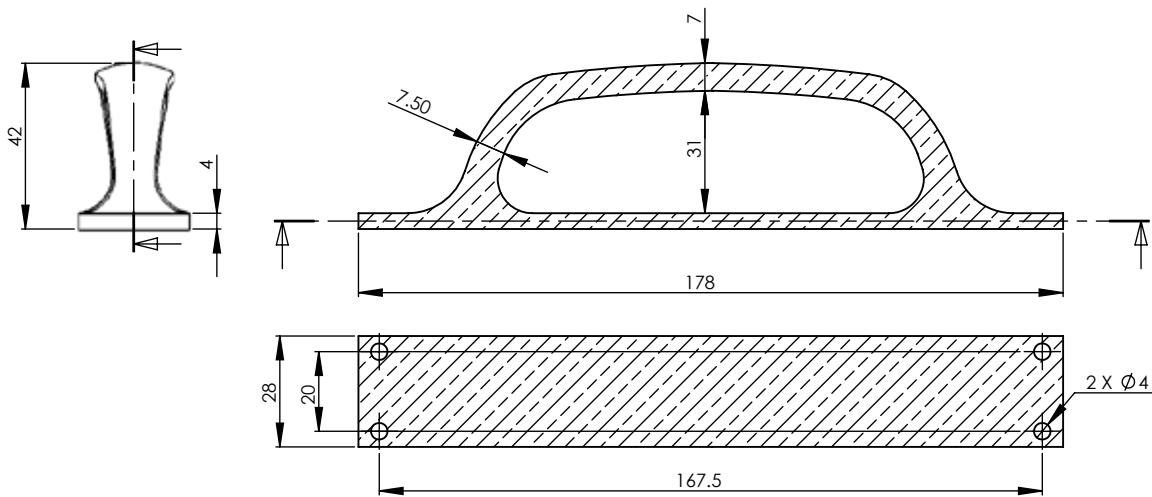

Solid Bronze Rustic

DOOR & CABINET HARDWARE

SOLID BRONZE RUSTIC CABINET PULL HANDLE ON PLATE

2

1

2

Dimensions:
see the outlines given above

3

Brass wood screws x 4pc

1

Cabinet Pull illustrated

2

General dimension of
Cabinet Pull

3

Supplied with:
4x 19mm Brass wood screws

Box
Contains

M Marcus Ltd., Dudley

Product Code	Material	Description	Sizes shown are in mm and approximate. We reserve the right to amend where necessary and without any prior notice.
RPW1142 178	Solid Bronze	Rustic Pewter Cabinet Pull Handle on Plate	