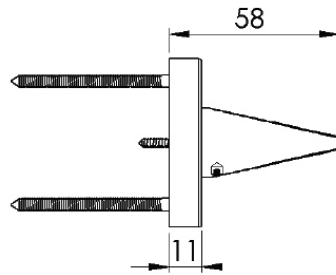

PYRAMID LEVER ON ROSE

1
PAIRED VIEW

This latch handle is suitable for use with most U.K. tubular latches.
For a new door installation we would recommend using our York standard tubular latch from the list below.

TUBULAR LATCH

(not Included, must be ordered separately)

YKTL2-AT	2½" Antique Finish
YKTL2-BLK	2½" Black Finish
YKTL2-MB	2½" Matt Bronze Finish
YKTL2-PB	2½" Brass Finish
YKTL2-PC&PN	2½" Polished Chrome & Nickel Finish
YKTL2-SB	2½" Satin Brass Finish
YKTL2-SN&SC	2½" Satin Nickel & Chrome Finish
YKTL3-AT	3" Antique Finish
YKTL3-BLK	3" Black Finish
YKTL3-MB	3" Matt Bronze Finish
YKTL3-PB	3" Brass Finish
YKTL3-PC&PN	3" Polished Chrome & Nickel Finish
YKTL3-SB	3" Satin Brass Finish
YKTL3-SN&SC	3" Satin Nickel & Chrome Finish

Box Contains	1	2	3	4	5
	Pair of lever handles	1x spindle suitable for 35mm & 44 mm thick door	1x Allen key	4x Machine screws	8x Steel wood screws

M Marcus Ltd., Dudley

Product Code	Material	Available in all Heritage Brass finishes.	Sizes shown are in mm and approximate. We reserve the right to amend where necessary and without any prior notice.
PYD3535	Solid Brass		