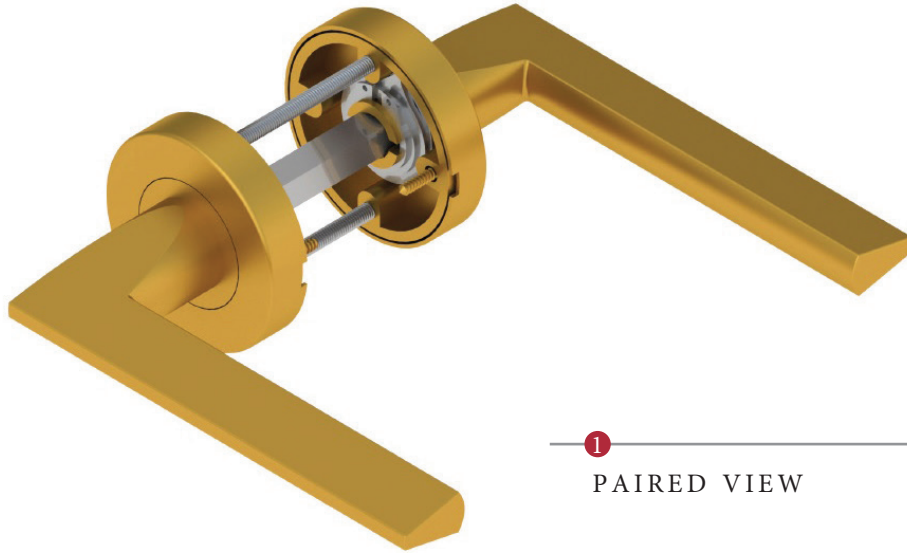

PYRAMID LEVER ON ROSE

1
PAIRED VIEW

This latch handle is suitable for use with most U.K. tubular latches.
For a new door installation we would recommend using our York standard tubular latch from the list below.

TUBULAR LATCH

(not Included, must be ordered separately)

YKTL2-AT	2½" Antique Finish
YKTL2-BLK	2½" Black Finish
YKTL2-MB	2½" Matt Bronze Finish
YKTL2-PB	2½" Brass Finish
YKTL2-PC&PN	2½" Polished Chrome & Nickel Finish
YKTL2-SB	2½" Satin Brass Finish
YKTL2-SN&SC	2½" Satin Nickel & Chrome Finish
YKTL3-AT	3" Antique Finish
YKTL3-BLK	3" Black Finish
YKTL3-MB	3" Matt Bronze Finish
YKTL3-PB	3" Brass Finish
YKTL3-PC&PN	3" Polished Chrome & Nickel Finish
YKTL3-SB	3" Satin Brass Finish
YKTL3-SN&SC	3" Satin Nickel & Chrome Finish

Box Contains	1	2	3	4	5
	Pair of lever handles	1x spindle suitable for 35mm & 44 mm thick door	1x Allen key	4x Machine screws	8x Steel wood screws

M Marcus Ltd., Dudley

Product Code	Material	Available in all Heritage Brass finishes.	Sizes shown are in mm and approximate. We reserve the right to amend where necessary and without any prior notice.
PYD3535	Solid Brass		