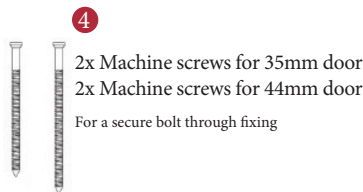

PYRAMID LEVER ON ROSE

1
PAIRED VIEW

This latch handle is suitable for use with most U.K. tubular latches.
For a new door installation we would recommend using our York standard tubular latch from the list below.

TUBULAR LATCH

(not Included, must be ordered separately)

YKTL2-AT	2½" Antique Finish
YKTL2-BLK	2½" Black Finish
YKTL2-MB	2½" Matt Bronze Finish
YKTL2-PB	2½" Brass Finish
YKTL2-PC&PN	2½" Polished Chrome & Nickel Finish
YKTL2-SB	2½" Satin Brass Finish
YKTL2-SN&SC	2½" Satin Nickel & Chrome Finish
YKTL3-AT	3" Antique Finish
YKTL3-BLK	3" Black Finish
YKTL3-MB	3" Matt Bronze Finish
YKTL3-PB	3" Brass Finish
YKTL3-PC&PN	3" Polished Chrome & Nickel Finish
YKTL3-SB	3" Satin Brass Finish
YKTL3-SN&SC	3" Satin Nickel & Chrome Finish

Box Contains	1	2	3	4	5
	Pair of lever handles	1x spindle suitable for 35mm & 44 mm thick door	1x Allen key	4x Machine screws	8x Steel wood screws

M Marcus Ltd., Dudley

Product Code	Material	Available in all Heritage Brass finishes.	Sizes shown are in mm and approximate. We reserve the right to amend where necessary and without any prior notice.
PYD3535	Solid Brass		