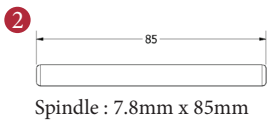

PYRAMID LEVER ON ROSE

1
PAIRED VIEW

This latch handle is suitable for use with most U.K. tubular latches.
For a new door installation we would recommend using our York standard tubular latch from the list below.

TUBULAR LATCH

(not Included, must be ordered separately)

YKTL2-AT	2½" Antique Finish
YKTL2-BLK	2½" Black Finish
YKTL2-MB	2½" Matt Bronze Finish
YKTL2-PB	2½" Brass Finish
YKTL2-PC&PN	2½" Polished Chrome & Nickel Finish
YKTL2-SB	2½" Satin Brass Finish
YKTL2-SN&SC	2½" Satin Nickel & Chrome Finish
YKTL3-AT	3" Antique Finish
YKTL3-BLK	3" Black Finish
YKTL3-MB	3" Matt Bronze Finish
YKTL3-PB	3" Brass Finish
YKTL3-PC&PN	3" Polished Chrome & Nickel Finish
YKTL3-SB	3" Satin Brass Finish
YKTL3-SN&SC	3" Satin Nickel & Chrome Finish

Box Contains	1	2	3	4	5
	Pair of lever handles	1x spindle suitable for 35mm & 44 mm thick door	1x Allen key	4x Machine screws	8x Steel wood screws

M Marcus Ltd., Dudley

Product Code	Material	Available in all Heritage Brass finishes.	Sizes shown are in mm and approximate. We reserve the right to amend where necessary and without any prior notice.
PYD3535	Solid Brass		