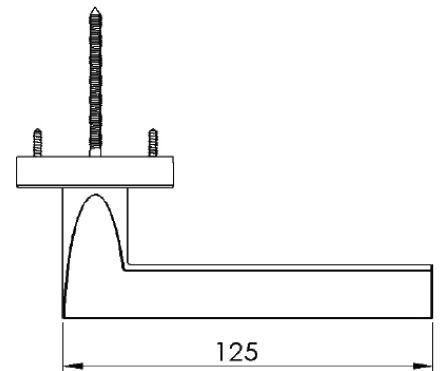

PYRAMID LEVER ON ROSE

1
PAIRED VIEW

This latch handle is suitable for use with most U.K. tubular latches.
For a new door installation we would recommend using our York standard tubular latch from the list below.

TUBULAR LATCH

(not Included, must be ordered separately)

YKTL2-AT	2½" Antique Finish
YKTL2-BLK	2½" Black Finish
YKTL2-MB	2½" Matt Bronze Finish
YKTL2-PB	2½" Brass Finish
YKTL2-PC&PN	2½" Polished Chrome & Nickel Finish
YKTL2-SB	2½" Satin Brass Finish
YKTL2-SN&SC	2½" Satin Nickel & Chrome Finish
YKTL3-AT	3" Antique Finish
YKTL3-BLK	3" Black Finish
YKTL3-MB	3" Matt Bronze Finish
YKTL3-PB	3" Brass Finish
YKTL3-PC&PN	3" Polished Chrome & Nickel Finish
YKTL3-SB	3" Satin Brass Finish
YKTL3-SN&SC	3" Satin Nickel & Chrome Finish

Box Contains	1	2	3	4	5
	Pair of lever handles	1x spindle suitable for 35mm & 44 mm thick door	1x Allen key	4x Machine screws	8x Steel wood screws

M Marcus Ltd., Dudley

Product Code	Material	Available in all Heritage Brass finishes.	Sizes shown are in mm and approximate. We reserve the right to amend where necessary and without any prior notice.
PYD3535	Solid Brass		