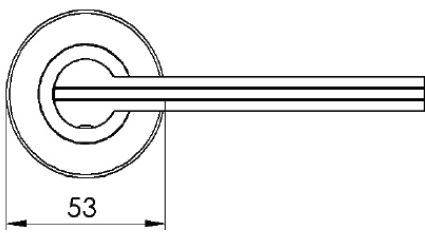

PYRAMID LEVER ON ROSE

1
PAIRED VIEW

This latch handle is suitable for use with most U.K. tubular latches.
For a new door installation we would recommend using our York standard tubular latch from the list below.

TUBULAR LATCH

(not Included, must be ordered separately)

YKTL2-AT	2½" Antique Finish
YKTL2-BLK	2½" Black Finish
YKTL2-MB	2½" Matt Bronze Finish
YKTL2-PB	2½" Brass Finish
YKTL2-PC&PN	2½" Polished Chrome & Nickel Finish
YKTL2-SB	2½" Satin Brass Finish
YKTL2-SN&SC	2½" Satin Nickel & Chrome Finish
YKTL3-AT	3" Antique Finish
YKTL3-BLK	3" Black Finish
YKTL3-MB	3" Matt Bronze Finish
YKTL3-PB	3" Brass Finish
YKTL3-PC&PN	3" Polished Chrome & Nickel Finish
YKTL3-SB	3" Satin Brass Finish
YKTL3-SN&SC	3" Satin Nickel & Chrome Finish

Box Contains	1	2	3	4	5
	Pair of lever handles	1x spindle suitable for 35mm & 44 mm thick door	1x Allen key	4x Machine screws	8x Steel wood screws

M Marcus Ltd., Dudley

Product Code	Material	Available in all Heritage Brass finishes.	Sizes shown are in mm and approximate. We reserve the right to amend where necessary and without any prior notice.
PYD3535	Solid Brass		