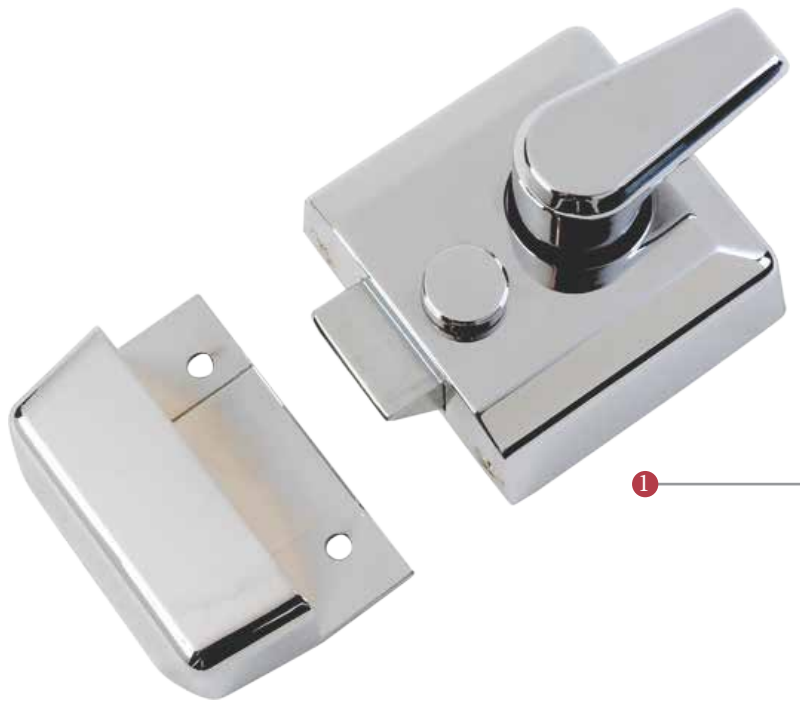

NL3040 40mm SINGLE CYLINDER RIM NIGHTLATCH

2 Dimensions:
see the outlines given above

INSTALLATION INSTRUCTIONS
are included in the box.

3

2x Machine screw

5x Brass wood screw

FINISHES

- PE** Polished Brass finish
- PC** Polished Chrome finish
- AT** Antique Brass finish
- SC** Satin Chrome finish
- ME** Matt Bronze finish
- BK** Matt Black
- WH** White

Overview

①	②	③
Rim Cylinder Nightlatch illustrated	(General dimensions of Nightlatch)	Supplied with: Rim Cylinder with 2x keys Mounting Plate and Lock Strike 2 x 45mm Machine screws, 5 x 30mm wood screws

M Marcus Ltd., Dudley

Product Code

NL3040

Material

Solid Brass

Sizes shown are in mm and approximate.
We reserve the right to amend where
necessary and without any prior notice.