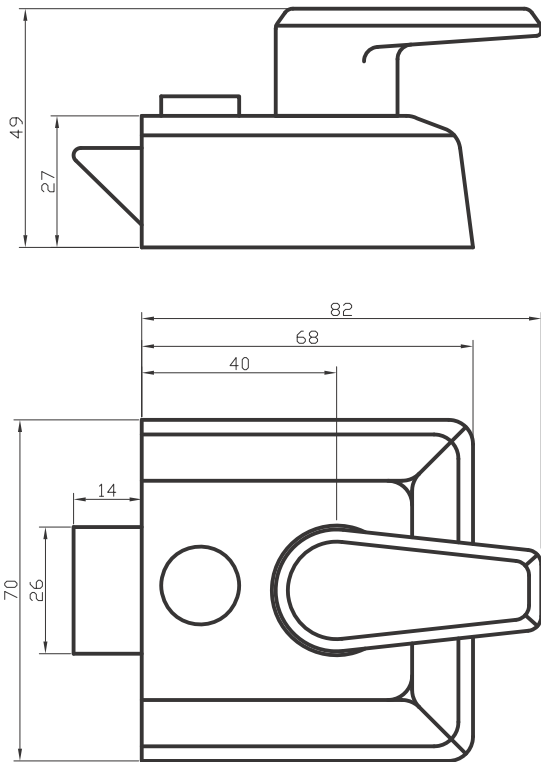

NL3040 40mm SINGLE CYLINDER RIM NIGHTLATCH

2 Dimensions:
see the outlines given above

INSTALLATION INSTRUCTIONS
are included in the box.

3

2x Machine screw

5x Brass wood screw

FINISHES

- PE** Polished Brass finish
- PC** Polished Chrome finish
- AT** Antique Brass finish
- SC** Satin Chrome finish
- ME** Matt Bronze finish
- BK** Matt Black
- WH** White

Overview

①	②	③
Rim Cylinder Nightlatch illustrated	(General dimensions of Nightlatch)	Supplied with: Rim Cylinder with 2x keys Mounting Plate and Lock Strike 2 x 45mm Machine screws, 5 x 30mm wood screws

M Marcus Ltd., Dudley

Product Code

NL3040

Material

Solid Brass

Sizes shown are in mm and approximate.
We reserve the right to amend where
necessary and without any prior notice.