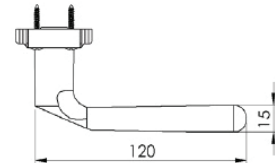

DECO BATHROOM/CLOAKROOM HANDLE WITH PRIVACY TURN

INSIDE VIEW  
With thumbturn.

OUTSIDE VIEW  
With slotted release.  
Used to open door in emergency.

This bathroom handle is suitable for use with most U.K. bathroom locks with a 57mm CTC.  
For a new door installation we would recommend using our York bathroom locks from the list below.

Thumbturn x 1pc.

Spindle : 7.8mm x 85mm - 1pc.

2 mm Allen key :  
Used to fasten thumbturn

8x Brass wood Screws  
Fasten the Brass Screws into the Pilot holes

Iron starter screw x 1pc.  
Drill pilot holes, use the starter screw to cut a thread

Box  
Contains

- ① Pair of lever handles
- ② 1x Thumbturn & release
- ③ 1x 85mm spindle suitable for 35mm & 45mm thick door
- ④ 1x Allen key
- ⑤ 8x Brass wood screws  
1x Iron screw

M Marcus Ltd., Dudley