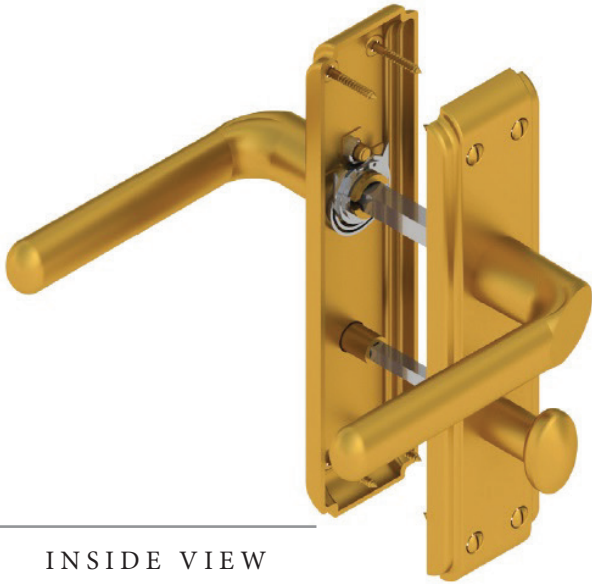

DECO BATHROOM/CLOAKROOM HANDLE WITH PRIVACY TURN

INSIDE VIEW  
With thumbturn.

OUTSIDE VIEW  
With slotted release.  
Used to open door in emergency.

This bathroom handle is suitable for use with most U.K. bathroom locks with a 57mm CTC.  
For a new door installation we would recommend using our York bathroom locks from the list below.

Thumbturn x 1pc.

Spindle : 7.8mm x 85mm - 1pc.

2 mm Allen key :  
Used to fasten thumbturn

8x Brass wood Screws  
Fasten the Brass Screws into the Pilot holes

Iron starter screw x 1pc.  
Drill pilot holes, use the starter screw to cut a thread

Box  
Contains

- ① Pair of lever handles
- ② 1x Thumbturn & release
- ③ 1x 85mm spindle suitable for 35mm & 45mm thick door
- ④ 1x Allen key
- ⑤ 8x Brass wood screws  
1x Iron screw

M Marcus Ltd., Dudley