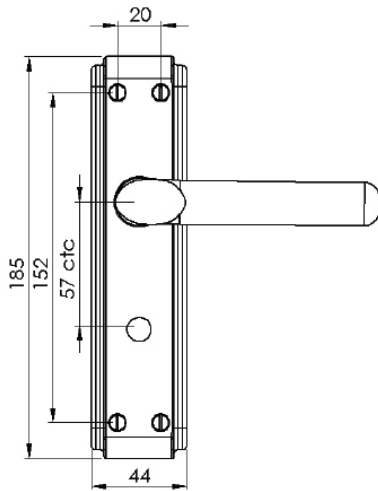

DECO BATHROOM/CLOAKROOM HANDLE WITH PRIVACY TURN

INSIDE VIEW  
With thumbturn.

OUTSIDE VIEW  
With slotted release.  
Used to open door in emergency.

This bathroom handle is suitable for use with most U.K. bathroom locks with a 57mm CTC.  
For a new door installation we would recommend using our York bathroom locks from the list below.

Thumbturn x 1pc.

Spindle : 7.8mm x 85mm - 1pc.

2 mm Allen key :  
Used to fasten thumbturn

8x Brass wood Screws  
Fasten the Brass Screws into the Pilot holes

Iron starter screw x 1pc.  
Drill pilot holes, use the starter screw to cut a thread

Box  
Contains

- ① Pair of lever handles
- ② 1x Thumbturn & release
- ③ 1x 85mm spindle suitable for 35mm & 45mm thick door
- ④ 1x Allen key
- ⑤ 8x Brass wood screws  
1x Iron screw

M Marcus Ltd., Dudley

Product Code

DEC3030

Material

Solid Brass

Available in all Heritage Brass finishes.

Sizes shown are in mm and approximate.  
We reserve the right to amend where necessary and without any prior notice.