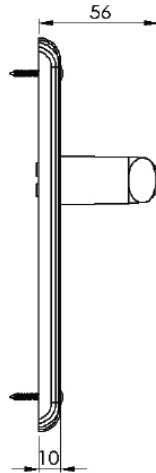

DECO BATHROOM/CLOAKROOM HANDLE WITH PRIVACY TURN

INSIDE VIEW  
With thumbturn.

OUTSIDE VIEW  
With slotted release.  
Used to open door in emergency.

This bathroom handle is suitable for use with most U.K. bathroom locks with a 57mm CTC.  
For a new door installation we would recommend using our York bathroom locks from the list below.

Thumbturn x 1pc.

Spindle : 7.8mm x 85mm - 1pc.

2 mm Allen key :  
Used to fasten thumbturn

8x Brass wood Screws  
Fasten the Brass Screws into the Pilot holes

Iron starter screw x 1pc.  
Drill pilot holes, use the starter screw to cut a thread

Box  
Contains

- ① Pair of lever handles
- ② 1x Thumbturn & release
- ③ 1x 85mm spindle suitable for 35mm & 45mm thick door
- ④ 1x Allen key
- ⑤ 8x Brass wood screws  
1x Iron screw

M Marcus Ltd., Dudley

Product Code

DEC3030

Material

Solid Brass

Available in all Heritage Brass finishes.

Sizes shown are in mm and approximate.  
We reserve the right to amend where necessary and without any prior notice.