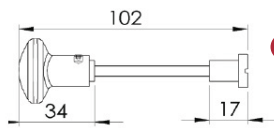

DECO BATHROOM/CLOAKROOM HANDLE WITH PRIVACY TURN

INSIDE VIEW  
With thumbturn.

OUTSIDE VIEW  
With slotted release.  
Used to open door in emergency.

This bathroom handle is suitable for use with most U.K. bathroom locks with a 57mm CTC.  
For a new door installation we would recommend using our York bathroom locks from the list below.

Thumbturn x 1pc.

Spindle : 7.8mm x 85mm - 1pc.

2 mm Allen key :  
Used to fasten thumbturn

8x Brass wood Screws  
Fasten the Brass Screws into the Pilot holes

Iron starter screw x 1pc.  
Drill pilot holes, use the starter screw to cut a thread

Box  
Contains

- ① Pair of lever handles
- ② 1x Thumbturn & release
- ③ 1x 85mm spindle suitable for 35mm & 45mm thick door
- ④ 1x Allen key
- ⑤ 8x Brass wood screws  
1x Iron screw

M Marcus Ltd., Dudley