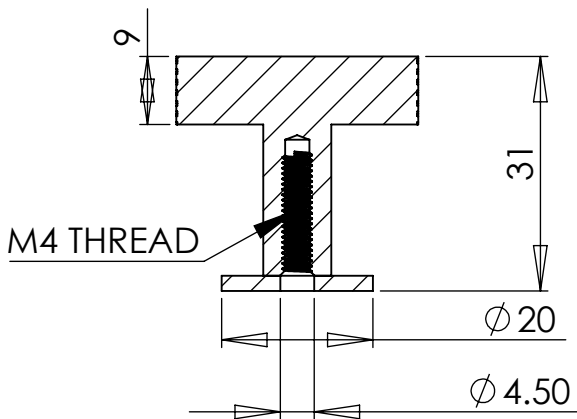

C3882 32 KNURLED DISC CABINET KNOB WITH ROSE

2

1

M4 THREAD

2 Dimensions: see the outlines given above

3

FINISHES

- ME** Matt Bronze finish
- SB** Satin Brass finish
- PN** Polished Nickel finish
- SN** Satin Nickel finish
- AT** Antique Brass finish
- SC** Satin Chrome finish
- PE** Polished Brass finish
- PC** Polished Chrome finish

- BSN** Matt Bronze/Satin Nickel
- BSB** Matt Bronze/Satin Brass

Overview

1

Cabinet Knob with base illustrated

2

General Dimension of Cabinet Knob with base

3

Supplied with:
1x 38mm machine screw
1x 25mm machine screw

 M Marcus Ltd., Dudley

Product Code

C3882 32

Material

Solid Brass

Sizes shown are in mm and approximate. We reserve the right to amend where necessary and without any prior notice.