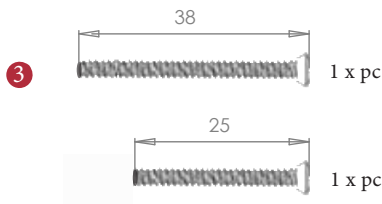

C3882 32 KNURLED DISC CABINET KNOB WITH ROSE

2

1

M4 THREAD

2 Dimensions: see the outlines given above

3

FINISHES

- ME** Matt Bronze finish
- SB** Satin Brass finish
- PN** Polished Nickel finish
- SN** Satin Nickel finish
- AT** Antique Brass finish
- SC** Satin Chrome finish
- PE** Polished Brass finish
- PC** Polished Chrome finish

- BSN** Matt Bronze/Satin Nickel
- BSB** Matt Bronze/Satin Brass

Overview

1

Cabinet Knob with base illustrated

2

General Dimension of Cabinet Knob with base

3

Supplied with:
1x 38mm machine screw
1x 25mm machine screw

 M Marcus Ltd., Dudley

Product Code

C3882 32

Material

Solid Brass

Sizes shown are in mm and approximate. We reserve the right to amend where necessary and without any prior notice.