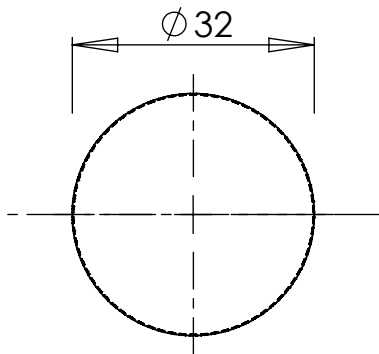

C3882 32 KNURLED DISC CABINET KNOB WITH ROSE

2

1

M4 THREAD

2 Dimensions: see the outlines given above

3

FINISHES

- ME** Matt Bronze finish
- SB** Satin Brass finish
- PN** Polished Nickel finish
- SN** Satin Nickel finish
- AT** Antique Brass finish
- SC** Satin Chrome finish
- PE** Polished Brass finish
- PC** Polished Chrome finish

- BSN** Matt Bronze/Satin Nickel
- BSB** Matt Bronze/Satin Brass

Overview

1

Cabinet Knob with base illustrated

2

General Dimension of Cabinet Knob with base

3

Supplied with:
1x 38mm machine screw
1x 25mm machine screw

 M Marcus Ltd., Dudley

Product Code

C3882 32

Material

Solid Brass

Sizes shown are in mm and approximate. We reserve the right to amend where necessary and without any prior notice.