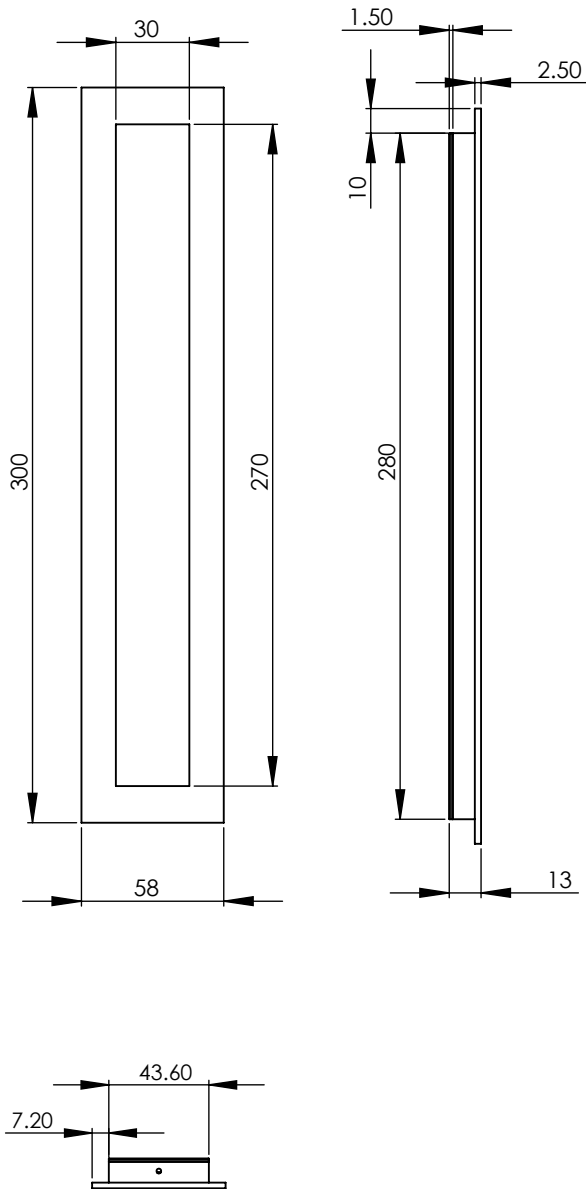

RECTANGULAR FLUSH PULL

2

1

2 Dimensions: see the outlines given above

3  2 x Brass Pins

Overview

1 Flush Pull illustrated	2 (General dimensions of Flush Pull)	3 Supplied with: 2 x 27mm Brass Pins (pin on the inside of recessed handle)
-----------------------------	---	---

M Marcus Ltd., Dudley

Product Code

C1855 300

Material

Solid Brass

Sizes shown are in mm and approximate. We reserve the right to amend where necessary and without any prior notice.