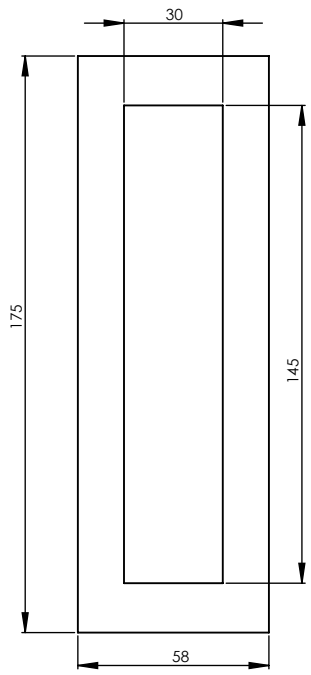

RECTANGULAR FLUSH PULL

2

1

2 Dimensions: see the outlines given above

3 2 x Brass Pins

FINISHES

- Matt Bronze finish
- Satin Brass finish
- Polished Nickel finish
- Satin Nickel finish
- Antique Brass finish
- Satin Chrome finish
- Polished Brass finish
- Polished Chrome finish
- Matt Black finish

Overview

①	Flush Pull illustrated	②	(General dimensions of Flush Pull)	③	Supplied with: 2 x 27mm Brass Pins (pin on the inside of recessed handle)
---	------------------------	---	------------------------------------	---	--

M Marcus Ltd., Dudley

Product Code	Material
C1855 175	Solid Brass

Sizes shown are in mm and approximate. We reserve the right to amend where necessary and without any prior notice.