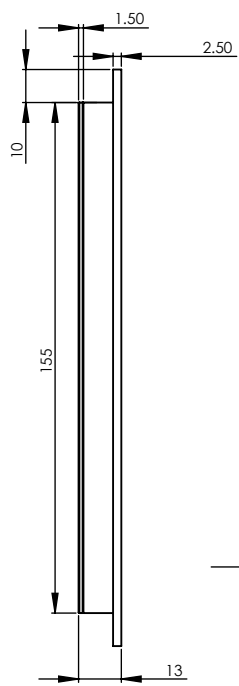

RECTANGULAR FLUSH PULL

2

1

2 Dimensions: see the outlines given above

3 2 x Brass Pins

FINISHES

- Matt Bronze finish
- Satin Brass finish
- Polished Nickel finish
- Satin Nickel finish
- Antique Brass finish
- Satin Chrome finish
- Polished Brass finish
- Polished Chrome finish
- Matt Black finish

Overview

①	Flush Pull illustrated	②	(General dimensions of Flush Pull)	③	Supplied with: 2 x 27mm Brass Pins (pin on the inside of recessed handle)
---	------------------------	---	------------------------------------	---	--

M Marcus Ltd., Dudley

Product Code	Material
C1855 175	Solid Brass

Sizes shown are in mm and approximate. We reserve the right to amend where necessary and without any prior notice.