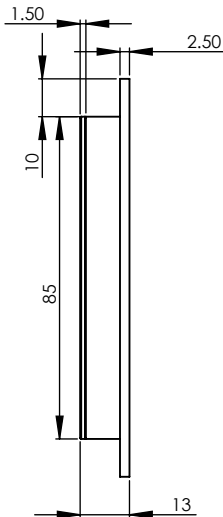

RECTANGULAR FLUSH PULL

2

1

2 Dimensions: see the outlines given above

3  2 x Brass Pins

FINISHES

-  Matt Bronze finish
-  Satin Brass finish
-  Polished Nickel finish
-  Satin Nickel finish
-  Antique Brass finish
-  Satin Chrome finish
-  Polished Brass finish
-  Polished Chrome finish
-  Matt Black finish

Overview

①	Flush Pull illustrated	②	(General dimensions of Flush Pull)	③	Supplied with: 2 x 27mm Brass Pins (pin on the inside of recessed handle)
---	------------------------	---	------------------------------------	---	--

M Marcus Ltd., Dudley

Product Code	Material
C1855 105	Solid Brass

Sizes shown are in mm and approximate. We reserve the right to amend where necessary and without any prior notice.