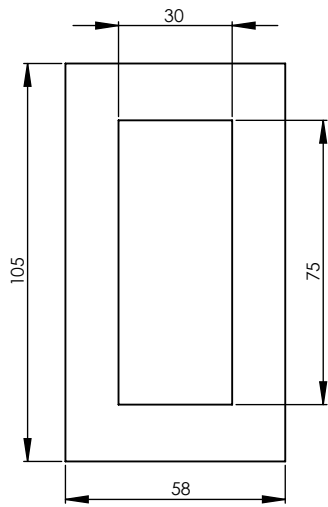

RECTANGULAR FLUSH PULL

2

1

2 Dimensions: see the outlines given above

3  2 x Brass Pins

FINISHES

-  Matt Bronze finish
-  Satin Brass finish
-  Polished Nickel finish
-  Satin Nickel finish
-  Antique Brass finish
-  Satin Chrome finish
-  Polished Brass finish
-  Polished Chrome finish
-  Matt Black finish

Overview

①	Flush Pull illustrated	②	(General dimensions of Flush Pull)	③	Supplied with: 2 x 27mm Brass Pins (pin on the inside of recessed handle)
---	------------------------	---	------------------------------------	---	--

M Marcus Ltd., Dudley

Product Code	Material
C1855 105	Solid Brass

Sizes shown are in mm and approximate. We reserve the right to amend where necessary and without any prior notice.