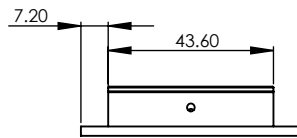

RECTANGULAR FLUSH PULL

2

1

2 Dimensions: see the outlines given above

3  2 x Brass Pins

FINISHES

-  Matt Bronze finish
-  Satin Brass finish
-  Polished Nickel finish
-  Satin Nickel finish
-  Antique Brass finish
-  Satin Chrome finish
-  Polished Brass finish
-  Polished Chrome finish
-  Matt Black finish

Overview

①	Flush Pull illustrated	②	(General dimensions of Flush Pull)	③	Supplied with: 2 x 27mm Brass Pins (pin on the inside of recessed handle)
---	------------------------	---	------------------------------------	---	--

M Marcus Ltd., Dudley

Product Code	Material
C1855 105	Solid Brass

Sizes shown are in mm and approximate. We reserve the right to amend where necessary and without any prior notice.