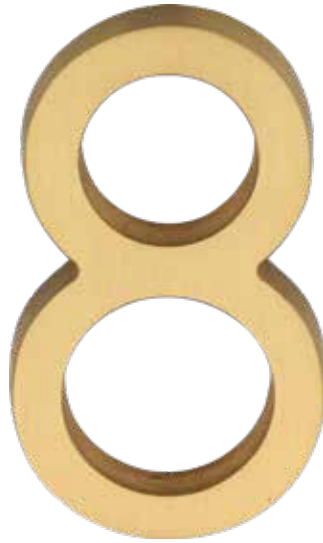

C1564 8 3" NUMERAL PIN FIXING

2

1

2 Dimensions: see the outlines given above

FINISHES

- MB** Matt Bronze finish
- SB** Satin Brass finish
- SN** Satin Nickel finish
- AT** Antique Brass finish
- SC** Satin Chrome finish
- PE** Polished Brass finish
- PC** Polished Chrome finish
- BK** Matt Black finish
- Unlacquered Brass (ULB)

Overview

1

Brass Numeral illustrated

2

General dimensions of Brass Numeral

M Marcus Ltd., Dudley

Product Code

C1564 8

Material

Solid Brass

Sizes shown are in mm and approximate. We reserve the right to amend where necessary and without any prior notice.