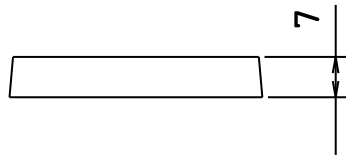

C1564 8 3" NUMERAL PIN FIXING

2

1

2 Dimensions: see the outlines given above

FINISHES

- MB** Matt Bronze finish
- SB** Satin Brass finish
- SN** Satin Nickel finish
- AT** Antique Brass finish
- SC** Satin Chrome finish
- PE** Polished Brass finish
- PC** Polished Chrome finish
- BK** Matt Black finish
- Unlacquered Brass (ULB)

Material

Solid Brass

Sizes shown are in mm and approximate. We reserve the right to amend where necessary and without any prior notice.