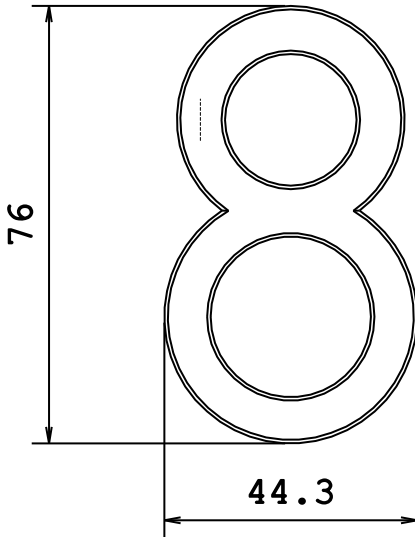

C1564 8 3" NUMERAL PIN FIXING

2

1

2 Dimensions: see the outlines given above

FINISHES

- MB** Matt Bronze finish
- SB** Satin Brass finish
- SN** Satin Nickel finish
- AT** Antique Brass finish
- SC** Satin Chrome finish
- PE** Polished Brass finish
- PC** Polished Chrome finish
- BK** Matt Black finish
- Unlacquered Brass (ULB)

Overview

1

Brass Numeral illustrated

2

General dimensions of Brass Numeral

M Marcus Ltd., Dudley

Product Code

C1564 8

Material

Solid Brass

Sizes shown are in mm and approximate. We reserve the right to amend where necessary and without any prior notice.