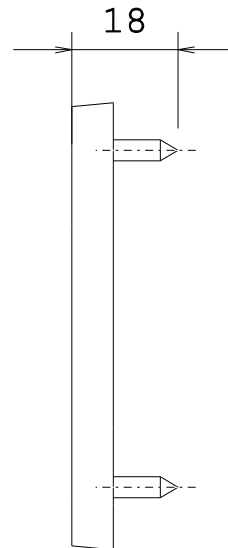

C1564 8 3" NUMERAL PIN FIXING

2

1

2 Dimensions: see the outlines given above

FINISHES

- MB** Matt Bronze finish
- SB** Satin Brass finish
- SN** Satin Nickel finish
- AT** Antique Brass finish
- SC** Satin Chrome finish
- PE** Polished Brass finish
- PC** Polished Chrome finish
- BK** Matt Black finish
- Unlacquered Brass (ULB)

Overview

1

Brass Numeral illustrated

2

General dimensions of Brass Numeral

M Marcus Ltd., Dudley

Product Code

C1564 8

Material

Solid Brass

Sizes shown are in mm and approximate. We reserve the right to amend where necessary and without any prior notice.