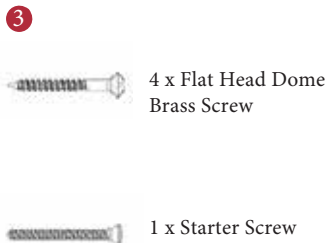

BT15 BATHROOM BOLT & RELEASE

② Dimensions: see the outlines given above

FINISHES

- MB** Matt Bronze finish
- SB** Satin Brass finish
- PN** Polished Nickel finish
- SN** Satin Nickel finish
- AT** Antique Brass finish
- SC** Satin Chrome finish
- PE** Polished Brass finish
- PC** Polished Chrome finish

Overview

① Flat Bolt illustrated

② (General dimensions of Flat Bolt)

③ Supplied with:
4 x 19mm Brass Screws
1 x Starter Screw

 M Marcus Ltd., Dudley

Product Code

BT15

Material

Solid Brass

Sizes shown are in mm and approximate. We reserve the right to amend where necessary and without any prior notice.