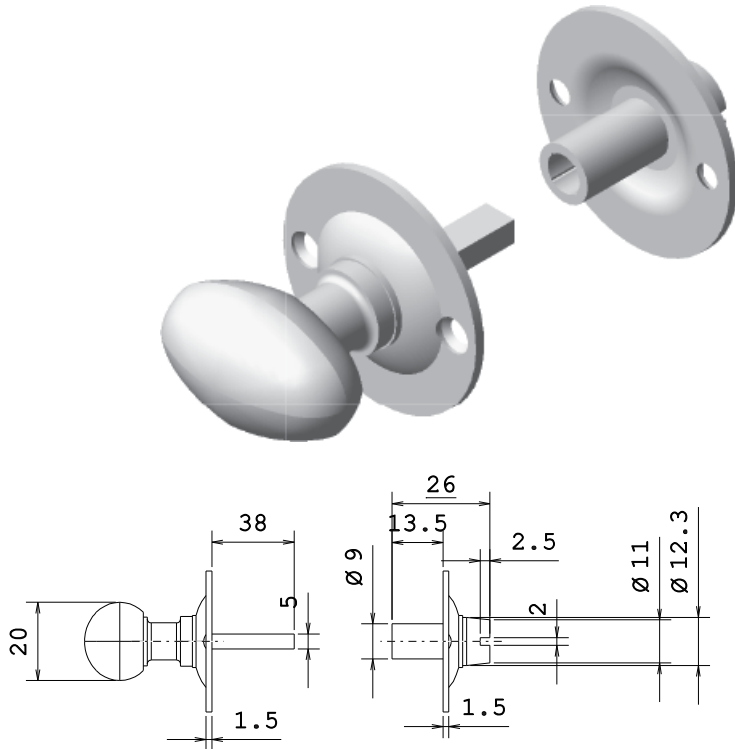

BT15 BATHROOM BOLT & RELEASE

② Dimensions: see the outlines given above

FINISHES

- MB** Matt Bronze finish
- SB** Satin Brass finish
- PN** Polished Nickel finish
- SN** Satin Nickel finish
- AT** Antique Brass finish
- SC** Satin Chrome finish
- PE** Polished Brass finish
- PC** Polished Chrome finish

Overview

① Flat Bolt illustrated

② (General dimensions of Flat Bolt)

③ Supplied with:
4 x 19mm Brass Screws
1 x Starter Screw

 M Marcus Ltd., Dudley

Product Code

BT15

Material

Solid Brass

Sizes shown are in mm and approximate. We reserve the right to amend where necessary and without any prior notice.