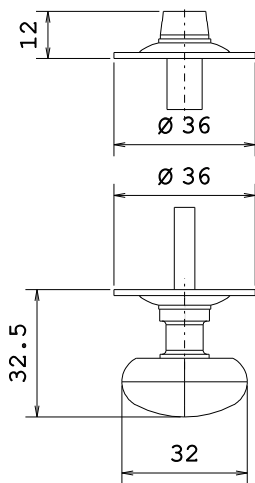

BT15 BATHROOM BOLT & RELEASE

② Dimensions: see the outlines given above

FINISHES

- MB** Matt Bronze finish
- SB** Satin Brass finish
- PN** Polished Nickel finish
- SN** Satin Nickel finish
- AT** Antique Brass finish
- SC** Satin Chrome finish
- PE** Polished Brass finish
- PC** Polished Chrome finish

Overview

① Flat Bolt illustrated

② (General dimensions of Flat Bolt)

③ Supplied with:
4 x 19mm Brass Screws
1 x Starter Screw

 M Marcus Ltd., Dudley

Product Code

BT15

Material

Solid Brass

Sizes shown are in mm and approximate. We reserve the right to amend where necessary and without any prior notice.