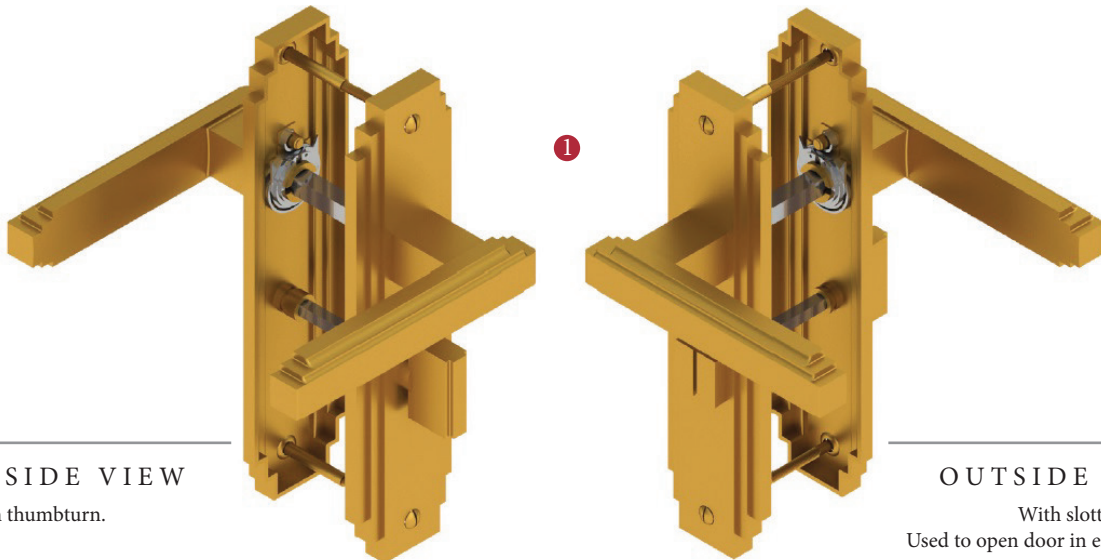

ASTORIA BATHROOM/CLOAKROOM HANDLE WITH PRIVACY TURN

INSIDE VIEW
With thumbturn.

OUTSIDE VIEW
With slotted release.
Used to open door in emergency.

This bathroom handle is suitable for use with most U.K. bathroom locks with a 57mm CTC.
For a new door installation we would recommend using our York bathroom locks from the list below.

Thumbturn x 1pc.

2

4

2x 2.5 & 2 mm Allen key :
Used to fasten handle & thumbturn

Spindle : 7.8mm x 85mm - 1pc.

3

5

2x Male & Female screw.

Box
Contains

①	②	③	④	⑤
Pair of lever handles	1x Thumbturn & release	1x 85mm spindle suitable for 35mm & 45 mm thick door	2x Allen key	2x Brass male and female screw sets

M Marcus Ltd., Dudley

Product Code