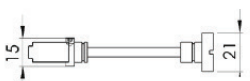

ASTORIA BATHROOM/CLOAKROOM HANDLE WITH PRIVACY TURN

INSIDE VIEW
With thumbturn.

OUTSIDE VIEW
With slotted release.
Used to open door in emergency.

This bathroom handle is suitable for use with most U.K. bathroom locks with a 57mm CTC.
For a new door installation we would recommend using our York bathroom locks from the list below.

Thumbturn x 1pc.

2

4

2x 2.5 & 2 mm Allen key :
Used to fasten handle & thumbturn

Spindle : 7.8mm x 85mm - 1pc.

3

5

2x Male & Female screw.

Box
Contains

①	②	③	④	⑤
Pair of lever handles	1x Thumbturn & release	1x 85mm spindle suitable for 35mm & 45 mm thick door	2x Allen key	2x Brass male and female screw sets

M Marcus Ltd., Dudley

Product Code