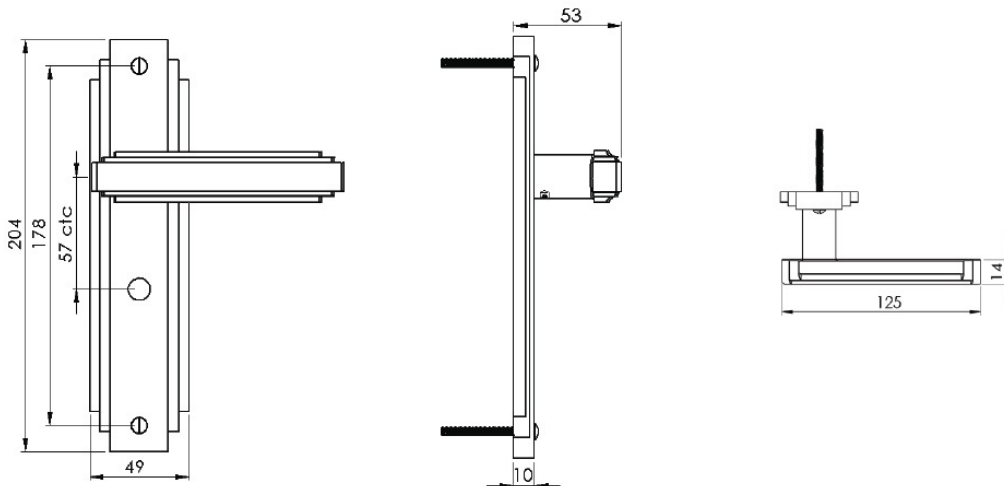

ASTORIA BATHROOM/CLOAKROOM HANDLE WITH PRIVACY TURN

INSIDE VIEW
With thumbturn.

OUTSIDE VIEW
With slotted release.
Used to open door in emergency.

This bathroom handle is suitable for use with most U.K. bathroom locks with a 57mm CTC.
For a new door installation we would recommend using our York bathroom locks from the list below.

Thumbturn x 1pc.

2

4

2x 2.5 & 2 mm Allen key :
Used to fasten handle & thumbturn

Spindle : 7.8mm x 85mm - 1pc.

3

5

2x Male & Female screw.

Box
Contains

①	②	③	④	⑤
Pair of lever handles	1x Thumbturn & release	1x 85mm spindle suitable for 35mm & 45 mm thick door	2x Allen key	2x Brass male and female screw sets

M Marcus Ltd., Dudley

Product Code