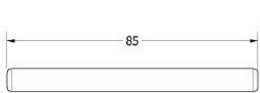

ASTORIA BATHROOM/CLOAKROOM HANDLE WITH PRIVACY TURN

INSIDE VIEW
With thumbturn.

OUTSIDE VIEW
With slotted release.
Used to open door in emergency.

This bathroom handle is suitable for use with most U.K. bathroom locks with a 57mm CTC.
For a new door installation we would recommend using our York bathroom locks from the list below.

Thumbturn x 1pc.

2

4

2x 2.5 & 2 mm Allen key :
Used to fasten handle & thumbturn

Spindle : 7.8mm x 85mm - 1pc.

3

5

2x Male & Female screw.

Box
Contains

①	②	③	④	⑤
Pair of lever handles	1x Thumbturn & release	1x 85mm spindle suitable for 35mm & 45 mm thick door	2x Allen key	2x Brass male and female screw sets

M Marcus Ltd., Dudley

Product Code